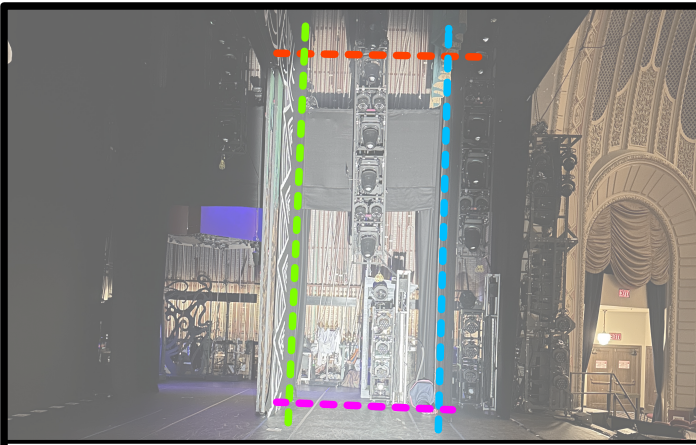

LED3 FRONT >

- (201) : 14R @ Wing 1
- (202) : 7R @ Wing 1
- (203) : O @ Wing 1
- (204) : 7L @ Wing 1

US: Off Videowall DS: Off Footlights
SL/SR: Minimal overlap, Off Portals

< LED3 FRONT

- (205) : 7R @ Wing 1
- (206) : O @ Wing 1
- (207) : 7L @ Wing 1
- (208) : 14L @ Wing 1

US: Off Videowall DS: Off Footlights
SL/SR: Minimal overlap, Off Portals

S4 FRONT >

- (211) : 10R @ Wing 1
- (212) : 6L @ Wing 1

US: Off Videowall DS: Off Footlights
SL/SR: Off Portals

< S4 FRONT

- (213) : 6R @ Wing 1
- (214) : 10L @ Wing 1

US: Off Videowall DS: Off Footlights
SL/SR: Off Portals

LED2 SHIN R2 >

(232) : CL @ Wing 2

TOP: Top of Tower
 US: Off US Portal DS: MS Portal back
 BOT: Off Deck

< LED2 SHIN L2

(234) : CL @ Wing 2

TOP: Top of Tower
 DS: MS Portal back US: Off US Portal
 BOT: Off Deck

LED2 SHIN R1 >

(231) : CL @ Wing 1

TOP: Top of Tower
 US: Off MS Portal DS: Smoke Pocket
 BOT: Off Deck

< LED2 SHIN L1

(233) : CL @ Wing 1

TOP: Top of Tower
 DS: Smoke Pocket US: Off MS Portal
 BOT: Off Deck