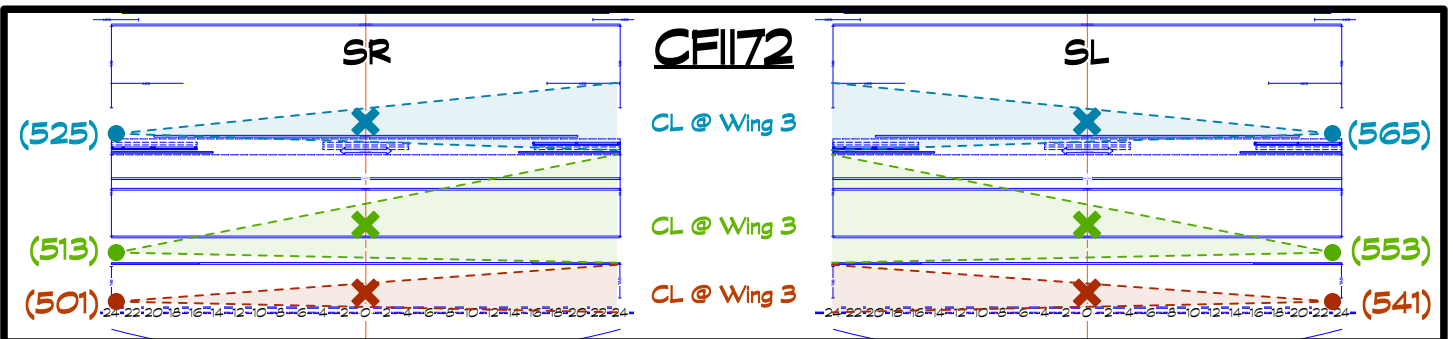

US: Off Videowall DS: Off Footlights
SL/SR: Minimal overlap, Off Portals

S4 FRONT >

- (211) : 10R @ Wing 1
- (212) : 6L @ Wing 1

US: Off Videowall DS: Off Footlights
SL/SR: Off Portals

< S4 FRONT

- (213) : 6R @ Wing 1
- (214) : 10L @ Wing 1

US: Off Videowall DS: Off Footlights
SL/SR: Off Portals

LED2 SHIN R2 >

(232) : CL @ Wing 2

TOP: Top of Tower
 US: Off US Portal DS: MS Portal back
 BOT: Off Deck

< LED2 SHIN L2

(234) : CL @ Wing 2

TOP: Top of Tower
 DS: MS Portal back US: Off US Portal
 BOT: Off Deck

LED2 SHIN R1 >

(231) : CL @ Wing 1

TOP: Top of Tower
 US: Off MS Portal DS: Smoke Pocket
 BOT: Off Deck

< LED2 SHIN L1

(233) : CL @ Wing 1

TOP: Top of Tower
 DS: Smoke Pocket US: Off MS Portal
 BOT: Off Deck