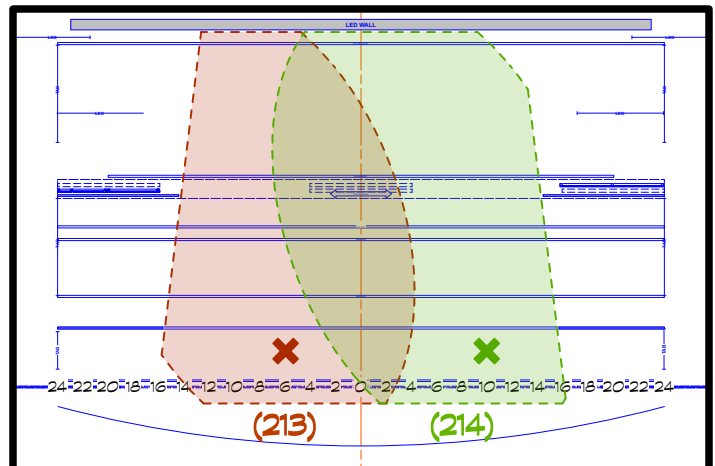

LED3 FRONT >

- (201) : 14R @ Wing 1
- (202) : 7R @ Wing 1
- (203) : O @ Wing 1
- (204) : 7L @ Wing 1

US: Off Videowall DS: Off Footlights
SL/SR: Minimal overlap, Off Portals

< LED3 FRONT

- (205) : 7R @ Wing 1
- (206) : O @ Wing 1
- (207) : 7L @ Wing 1
- (208) : 14L @ Wing 1

US: Off Videowall DS: Off Footlights
SL/SR: Minimal overlap, Off Portals

S4 FRONT >

- (211) : 10R @ Wing 1
- (212) : 6L @ Wing 1

US: Off Videowall DS: Off Footlights
SL/SR: Off Portals

< S4 FRONT

- (213) : 6R @ Wing 1
- (214) : 10L @ Wing 1

US: Off Videowall DS: Off Footlights
SL/SR: Off Portals

LED2 SHIN R2 >

(232) : CL @ Wing 2

TOP: Top of Tower
 US: Off US Portal DS: MS Portal back
 BOT: Off Deck

< LED2 SHIN L2

(234) : CL @ Wing 2

TOP: Top of Tower
 DS: MS Portal back US: Off US Portal
 BOT: Off Deck