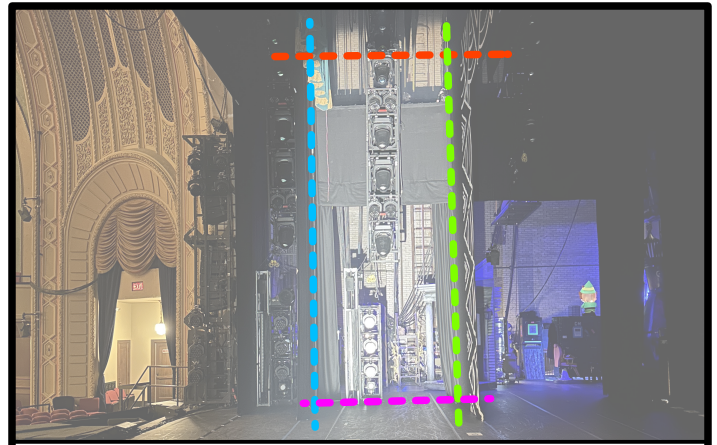

LED3 FRONT >

- (201) : 14R @ Wing 1
- (202) : 7R @ Wing 1
- (203) : O @ Wing 1
- (204) : 7L @ Wing 1

US: Off Videowall DS: Off Footlights
SL/SR: Minimal overlap, Off Portals

< LED3 FRONT

- (205) : 7R @ Wing 1
- (206) : O @ Wing 1
- (207) : 7L @ Wing 1
- (208) : 14L @ Wing 1

US: Off Videowall DS: Off Footlights
SL/SR: Minimal overlap, Off Portals

S4 FRONT >

- (211) : 10R @ Wing 1
- (212) : 6L @ Wing 1

US: Off Videowall DS: Off Footlights
SL/SR: Off Portals

< S4 FRONT

- (213) : 6R @ Wing 1
- (214) : 10L @ Wing 1

US: Off Videowall DS: Off Footlights
SL/SR: Off Portals

LED2 SHIN R2 >

(232) : CL @ Wing 2

TOP: Top of Tower
 US: Off US Portal DS: MS Portal back
 BOT: Off Deck

< LED2 SHIN L2

(234) : CL @ Wing 2

TOP: Top of Tower
 DS: MS Portal back US: Off US Portal
 BOT: Off Deck

LED2 SHIN R1 >

(231) : CL @ Wing 1

TOP: Top of Tower
 US: Off MS Portal DS: Smoke Pocket
 BOT: Off Deck

< LED2 SHIN L1

(233) : CL @ Wing 1

TOP: Top of Tower
 DS: Smoke Pocket US: Off MS Portal
 BOT: Off Deck