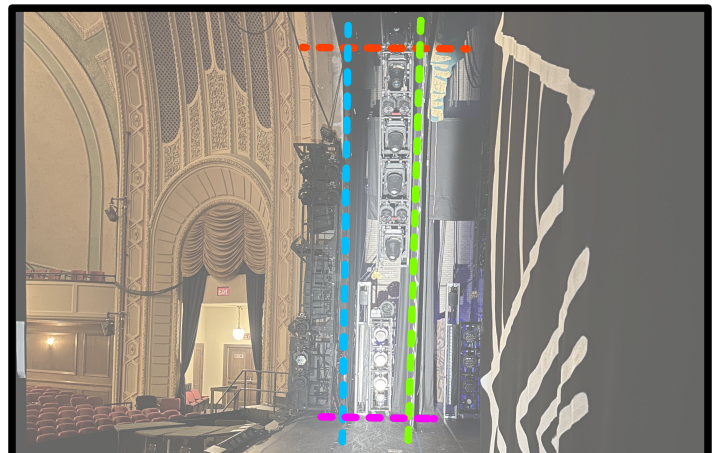

US: Off Videowall DS: Off Footlights
SL/SR: Minimal overlap, Off Portals

S4 FRONT >

- (211) : 10R @ Wing 1
- (212) : 6L @ Wing 1

US: Off Videowall DS: Off Footlights
SL/SR: Off Portals

< S4 FRONT

- (213) : 6R @ Wing 1
- (214) : 10L @ Wing 1

US: Off Videowall DS: Off Footlights
SL/SR: Off Portals

LED2 SHIN R2 >

(232) : CL @ Wing 2

TOP: Top of Tower
 US: Off US Portal DS: MS Portal back
 BOT: Off Deck

< LED2 SHIN L2

(234) : CL @ Wing 2

TOP: Top of Tower
 DS: MS Portal back US: Off US Portal
 BOT: Off Deck

LED2 SHIN R1 >

(231) : CL @ Wing 1

TOP: Top of Tower
 US: Off MS Portal DS: Smoke Pocket
 BOT: Off Deck

< LED2 SHIN L1

(233) : CL @ Wing 1

TOP: Top of Tower
 DS: Smoke Pocket US: Off MS Portal
 BOT: Off Deck