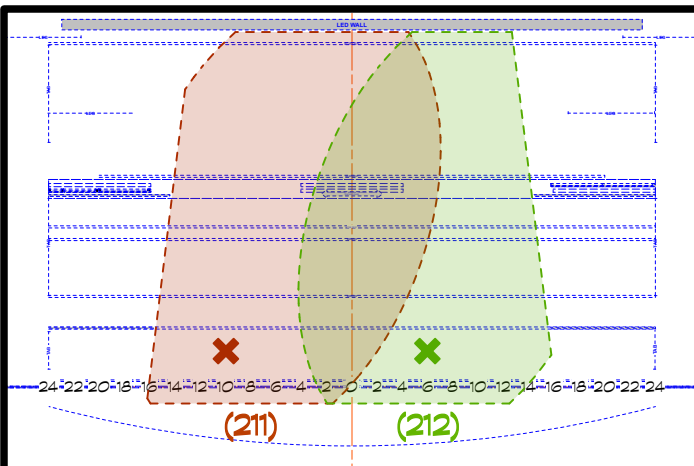

LED3 FRONT >

- (201) : 14R @ Wing 1
- (202) : 7R @ Wing 1
- (203) : O @ Wing 1
- (204) : 7L @ Wing 1

US: Off Videowall DS: Off Footlights
SL/SR: Minimal overlap, Off Portals

< LED3 FRONT

- (205) : 7R @ Wing 1
- (206) : O @ Wing 1
- (207) : 7L @ Wing 1
- (208) : 14L @ Wing 1

US: Off Videowall DS: Off Footlights
SL/SR: Minimal overlap, Off Portals

S4 FRONT >

- (211) : 10R @ Wing 1
- (212) : 6L @ Wing 1

US: Off Videowall DS: Off Footlights
SL/SR: Off Portals

< S4 FRONT

- (213) : 6R @ Wing 1
- (214) : 10L @ Wing 1

US: Off Videowall DS: Off Footlights
SL/SR: Off Portals

LED2 SHIN R2 >

(232) : CL @ Wing 2

TOP: Top of Tower
 US: Off US Portal DS: MS Portal back
 BOT: Off Deck

< LED2 SHIN L2

(234) : CL @ Wing 2

TOP: Top of Tower
 DS: MS Portal back US: Off US Portal
 BOT: Off Deck