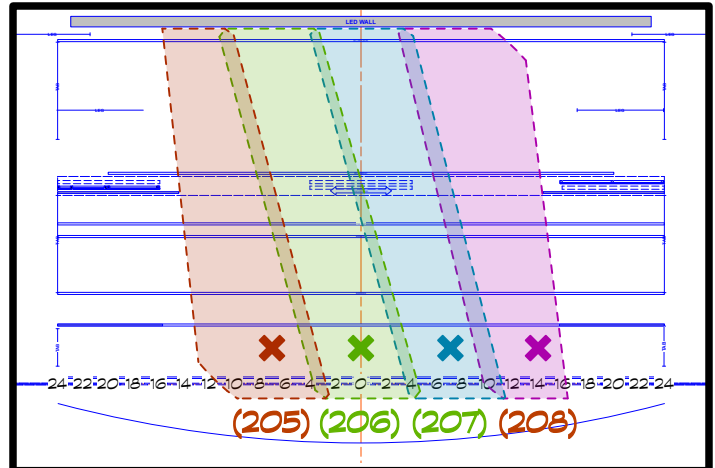

LED3 FRONT >

- (201) : 14R @ Wing 1
- (202) : 7R @ Wing 1
- (203) : O @ Wing 1
- (204) : 7L @ Wing 1

US: Off Videowall DS: Off Footlights
SL/SR: Minimal overlap, Off Portals

< LED3 FRONT

- (205) : 7R @ Wing 1
- (206) : O @ Wing 1
- (207) : 7L @ Wing 1
- (208) : 14L @ Wing 1

US: Off Videowall DS: Off Footlights
SL/SR: Minimal overlap, Off Portals

S4 FRONT >

- (211) : 10R @ Wing 1
- (212) : 6L @ Wing 1

US: Off Videowall DS: Off Footlights
SL/SR: Off Portals

< S4 FRONT

- (213) : 6R @ Wing 1
- (214) : 10L @ Wing 1

US: Off Videowall DS: Off Footlights
SL/SR: Off Portals

LED2 SHIN R2 >

(232) : CL @ Wing 2

TOP: Top of Tower
 US: Off US Portal DS: MS Portal back
 BOT: Off Deck

< LED2 SHIN L2

(234) : CL @ Wing 2

TOP: Top of Tower
 DS: MS Portal back US: Off US Portal
 BOT: Off Deck