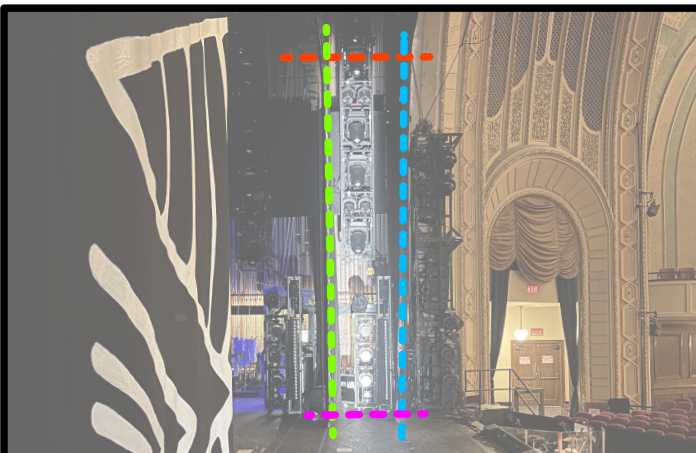

US: Off Videowall DS: Off Footlights
SL/SR: Minimal overlap, Off Portals

S4 FRONT >

- (211) : 10R @ Wing 1
- (212) : 6L @ Wing 1

US: Off Videowall DS: Off Footlights
SL/SR: Off Portals

< S4 FRONT

- (213) : 6R @ Wing 1
- (214) : 10L @ Wing 1

US: Off Videowall DS: Off Footlights
SL/SR: Off Portals

LED2 SHIN R2 >

(232) : CL @ Wing 2

TOP: Top of Tower
 US: Off US Portal DS: MS Portal back
 BOT: Off Deck

< LED2 SHIN L2

(234) : CL @ Wing 2

TOP: Top of Tower
 DS: MS Portal back US: Off US Portal
 BOT: Off Deck

LED2 SHIN R1 >

(231) : CL @ Wing 1

TOP: Top of Tower
 US: Off MS Portal DS: Smoke Pocket
 BOT: Off Deck

< LED2 SHIN L1

(233) : CL @ Wing 1

TOP: Top of Tower
 DS: Smoke Pocket US: Off MS Portal
 BOT: Off Deck