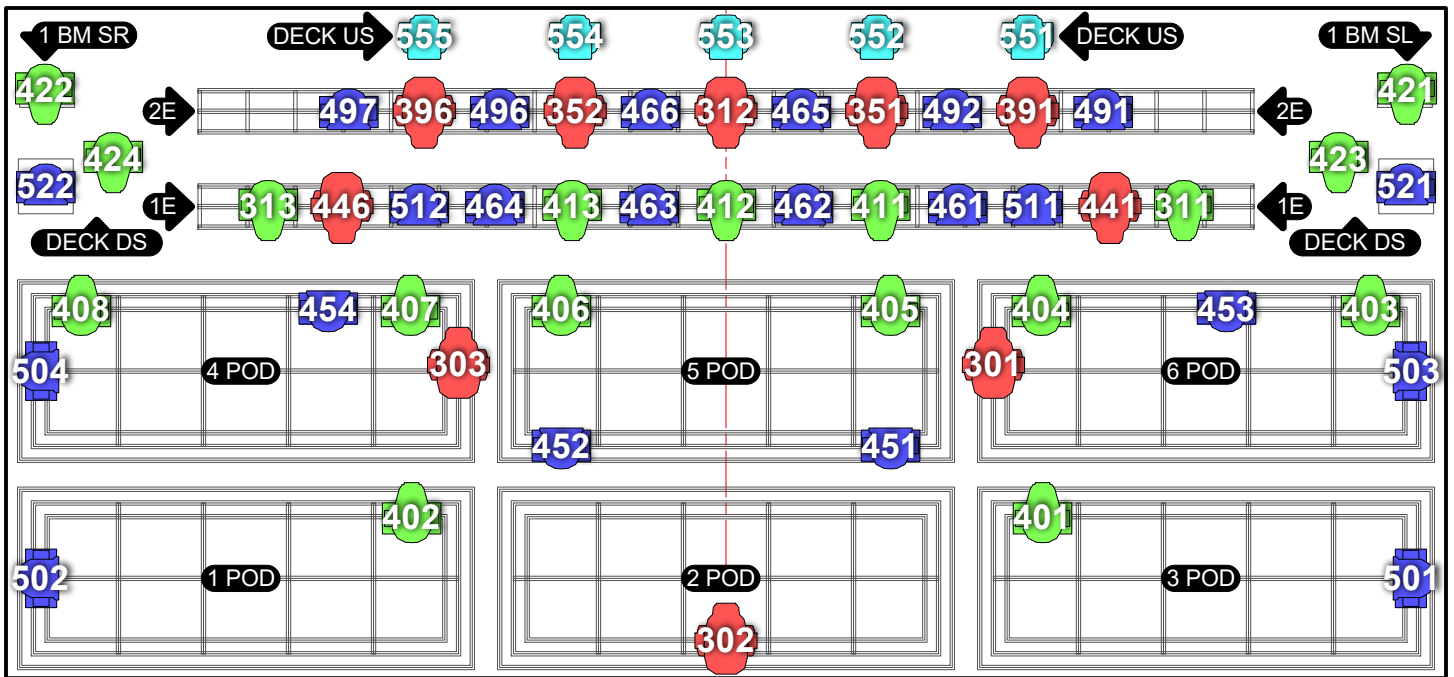

BRING BACK THE 90's
 NCL Getaway | 2025-03-14
 Lighting Design by Ryan O'Gara

Martin
MAC Encore Performance CLD
 Mode: MAC Encore Performance CLD

Color Chips	Rotating Gobos	Animation Wheel
1	1	
2	2	
3	3	
4	4	
5	5	
6		

Martin
MAC Quantum Profile
 Mode: MAC Quantum Profile Extended

Color Chips	Rotating Gobos	Static Gobos	Prism
1	1	1	
2	2	2	
3	3	3	
4	4	4	
5	5	5	
6	6	6	

Martin
MAC Quantum Wash
 Mode: MAC Quantum Wash Basic

Martin
MAC One
 Mode: MAC One Ludicrous MC

BRING BACK THE 90's
 NCL Getaway | 2025-03-14
 Lighting Design by Ryan O'Gara