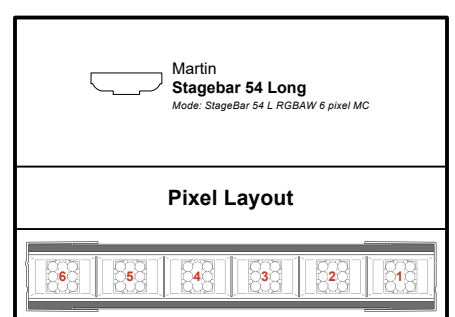

Martin
MAC Encore Performance CLD
Mode: MAC Encore Performance CLD

Color Chips	Rotating Gobos	Animation Wheel
1	1	
2	2	
3	3	
4	4	
5	5	
6		

Martin
MAC Quantum Profile
Mode: MAC Quantum Profile Extended

Color Chips	Rotating Gobos	Static Gobos	Prism
1	1	1	
2	2	2	
3	3	3	
4	4	4	
5	5	5	
6	6	6	

Martin
MAC Quantum Wash
Mode: MAC Quantum Wash Basic

Martin
MAC One
Mode: MAC One Ludicrous MC