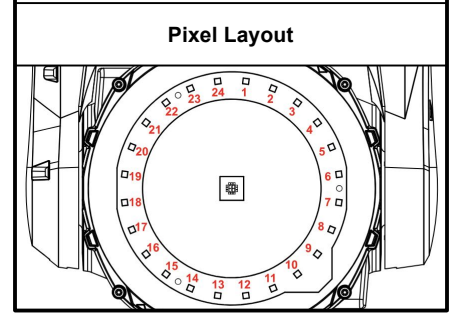

Martin
MAC Encore Performance CLD
Mode: MAC Encore Performance CLD

Color Chips	Rotating Gobos	Animation Wheel
1	1	
2	2	
3	3	
4	4	
5	5	
6		

Martin
MAC Quantum Profile
Mode: MAC Quantum Profile Extended

Color Chips	Rotating Gobos	Static Gobos	Prism
1	1	1	
2	2	2	
3	3	3	
4	4	4	
5	5	5	
6	6	6	

Martin
MAC Quantum Wash
Mode: MAC Quantum Wash Basic

Martin
MAC One
Mode: MAC One Ludicrous MC