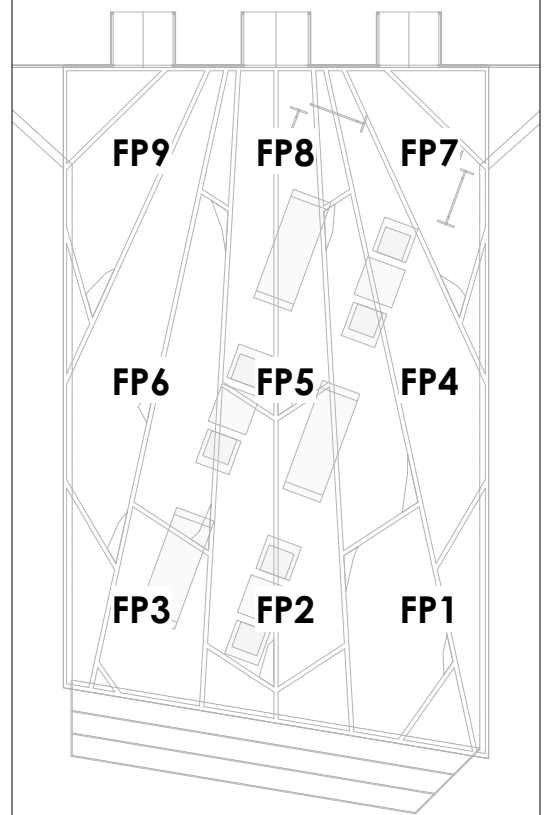

Palettes / Presets

Focus