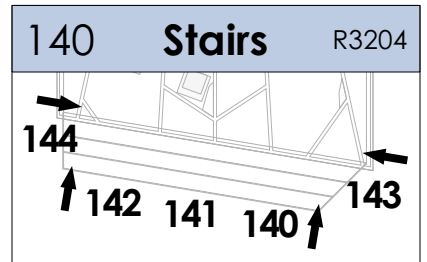

G3204: All Fronts G31-60: All Fronts by Area G1-30: Side Fronts by Area

Haze: 420+421 Lamps: G260

MAGIC SHEET
LD: Marcella Barbeau
ALD: Stephen Smart

2024-03-05
Playmakers Repertory
Murder on the Orient Express

- 4-blade framing system
- blades insert to center
- blades rotate $\pm 35^\circ$
- assembly rotates $\pm 45^\circ$
- variable frost

Presets

- 1 - Backlight
- 2 - Downlight
- 3 - Center X
- 15 - Istanbul Tables