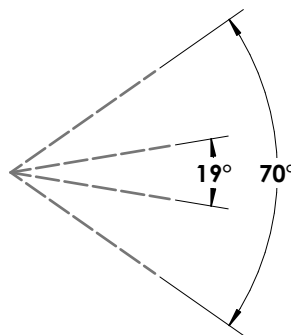

- 4-blade framing system
- blades insert to center
- blades rotate $\pm 35^\circ$
- assembly rotates $\pm 45^\circ$
- variable frost

Presets

- 1 - Backlight
- 2 - Downlight
- 3 - Center X
- 15 - Istanbul Tables