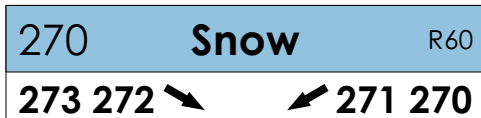

G3204: All Fronts G31-60: All Fronts by Area G1-30: Side Fronts by Area

Haze: 420+421 Lamps: G260

MAGIC SHEET
LD: Marcella Barbeau
ALD: Stephen Smart

2024-03-05
Playmakers Repertory
Murder on the Orient Express