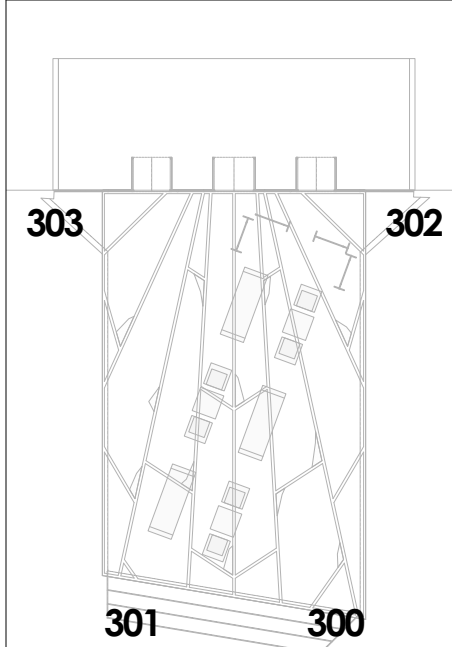

300 Mover Spots CMY