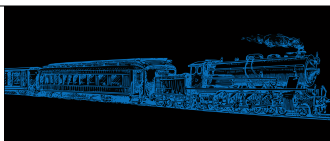

- 4-blade framing system
- blades insert to center
- blades rotate $\pm 35^\circ$
- assembly rotates $\pm 45^\circ$
- variable frost

Presets

- 1 - Backlight
- 2 - Downlight
- 3 - Center X
- 15 - Istanbul Tables

FX

- 100 - Train Front
- 103 - Train Temps
- 420 - Haze

Color

- 1 - Radio Special
- 2 - Flashback Special

CUT SHEET

LD: Marcella Barbeau
ALD: Stephen Smart

2024-03-03

Playmakers Repertory
Murder on the Orient Express