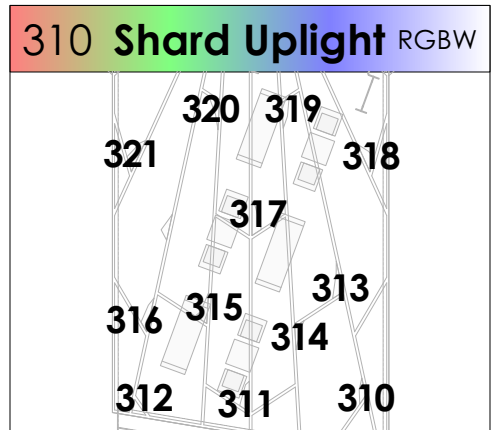

G3204: All Fronts G31-60: All Fronts by Area G1-30: Side Fronts by Area

Haze: 420+421 Lamps: G260

MAGIC SHEET
LD: Marcella Barbeau
ALD: Stephen Smart

2024-03-05
Playmakers Repertory
Murder on the Orient Express

- 4-blade framing system
- blades insert to center
- blades rotate $\pm 35^\circ$
- assembly rotates $\pm 45^\circ$
- variable frost

Presets

- 1 - Backlight
- 2 - Downlight
- 3 - Center X
- 15 - Istanbul Tables