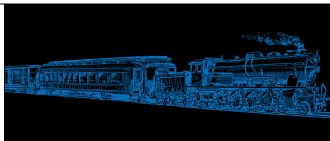

G3204: All Fronts G31-60: All Fronts by Area G1-30: Side Fronts by Area

Haze: 420+421 Lamps: G260

MAGIC SHEET
LD: Marcella Barbeau
ALD: Stephen Smart

2024-03-05
Playmakers Repertory
Murder on the Orient Express