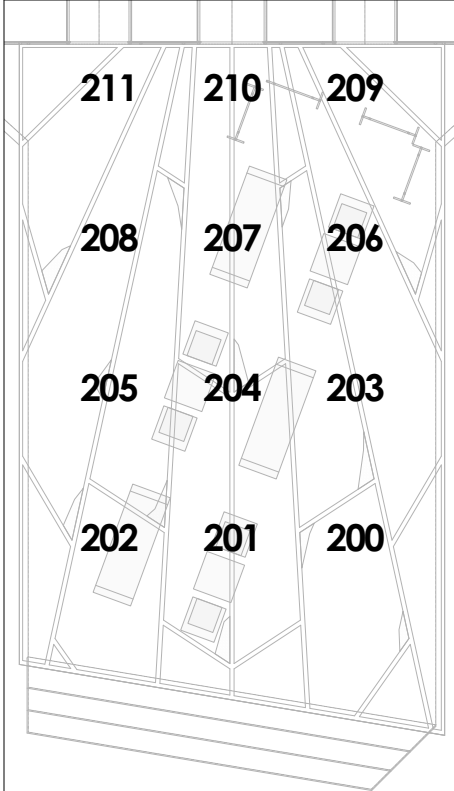

200 Mover Box RGBW