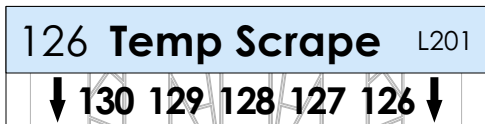

G3204: All Fronts G31-60: All Fronts by Area G1-30: Side Fronts by Area

Haze: 420+421 Lamps: G260

MAGIC SHEET
LD: Marcella Barbeau
ALD: Stephen Smart

2024-03-05
Playmakers Repertory
Murder on the Orient Express