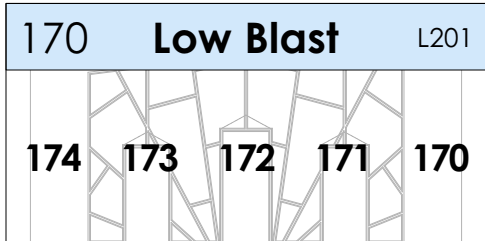

G3204: All Fronts G31-60: All Fronts by Area G1-30: Side Fronts by Area

Haze: 420+421 Lamps: G260

MAGIC SHEET
LD: Marcella Barbeau
ALD: Stephen Smart

2024-03-05
Playmakers Repertory
Murder on the Orient Express

- 4-blade framing system
- blades insert to center
- blades rotate $\pm 35^\circ$
- assembly rotates $\pm 45^\circ$
- variable frost

Presets

- 1 - Backlight
- 2 - Downlight
- 3 - Center X
- 15 - Istanbul Tables