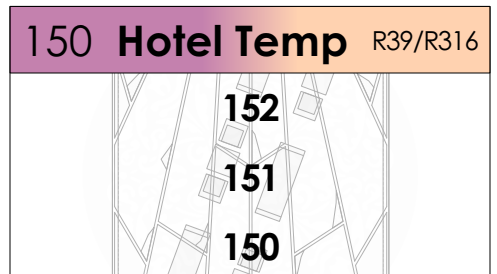

G3204: All Fronts   G31-60: All Fronts by Area   G1-30: Side Fronts by Area

Haze: 420+421   Lamps: G260

MAGIC SHEET
LD: Marcella Barbeau
ALD: Stephen Smart

2024-03-05
Playmakers Repertory
Murder on the Orient Express