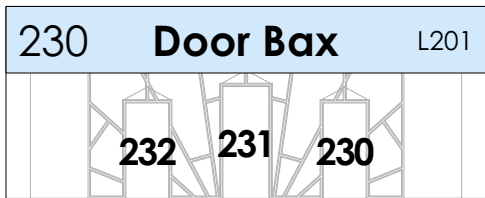

G3204: All Fronts G31-60: All Fronts by Area G1-30: Side Fronts by Area

Haze: 420+421 Lamps: G260

MAGIC SHEET
LD: Marcella Barbeau
ALD: Stephen Smart

2024-03-05
Playmakers Repertory
Murder on the Orient Express