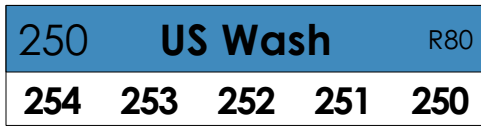

G3204: All Fronts G31-60: All Fronts by Area G1-30: Side Fronts by Area

Haze: 420+421 Lamps: G260

MAGIC SHEET
LD: Marcella Barbeau
ALD: Stephen Smart

2024-03-05
Playmakers Repertory
Murder on the Orient Express