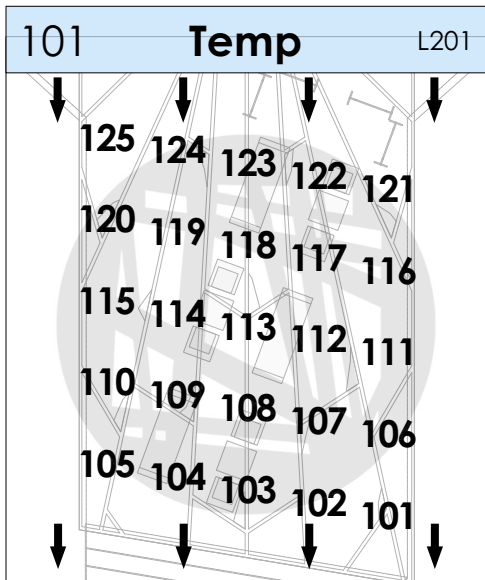

G3204: All Fronts G31-60: All Fronts by Area G1-30: Side Fronts by Area

Haze: 420+421 Lamps: G260

MAGIC SHEET
LD: Marcella Barbeau
ALD: Stephen Smart

2024-03-05
Playmakers Repertory
Murder on the Orient Express

- 4-blade framing system
- blades insert to center
- blades rotate $\pm 35^\circ$
- assembly rotates $\pm 45^\circ$
- variable frost

Presets

- 1 - Backlight
- 2 - Downlight
- 3 - Center X
- 15 - Istanbul Tables